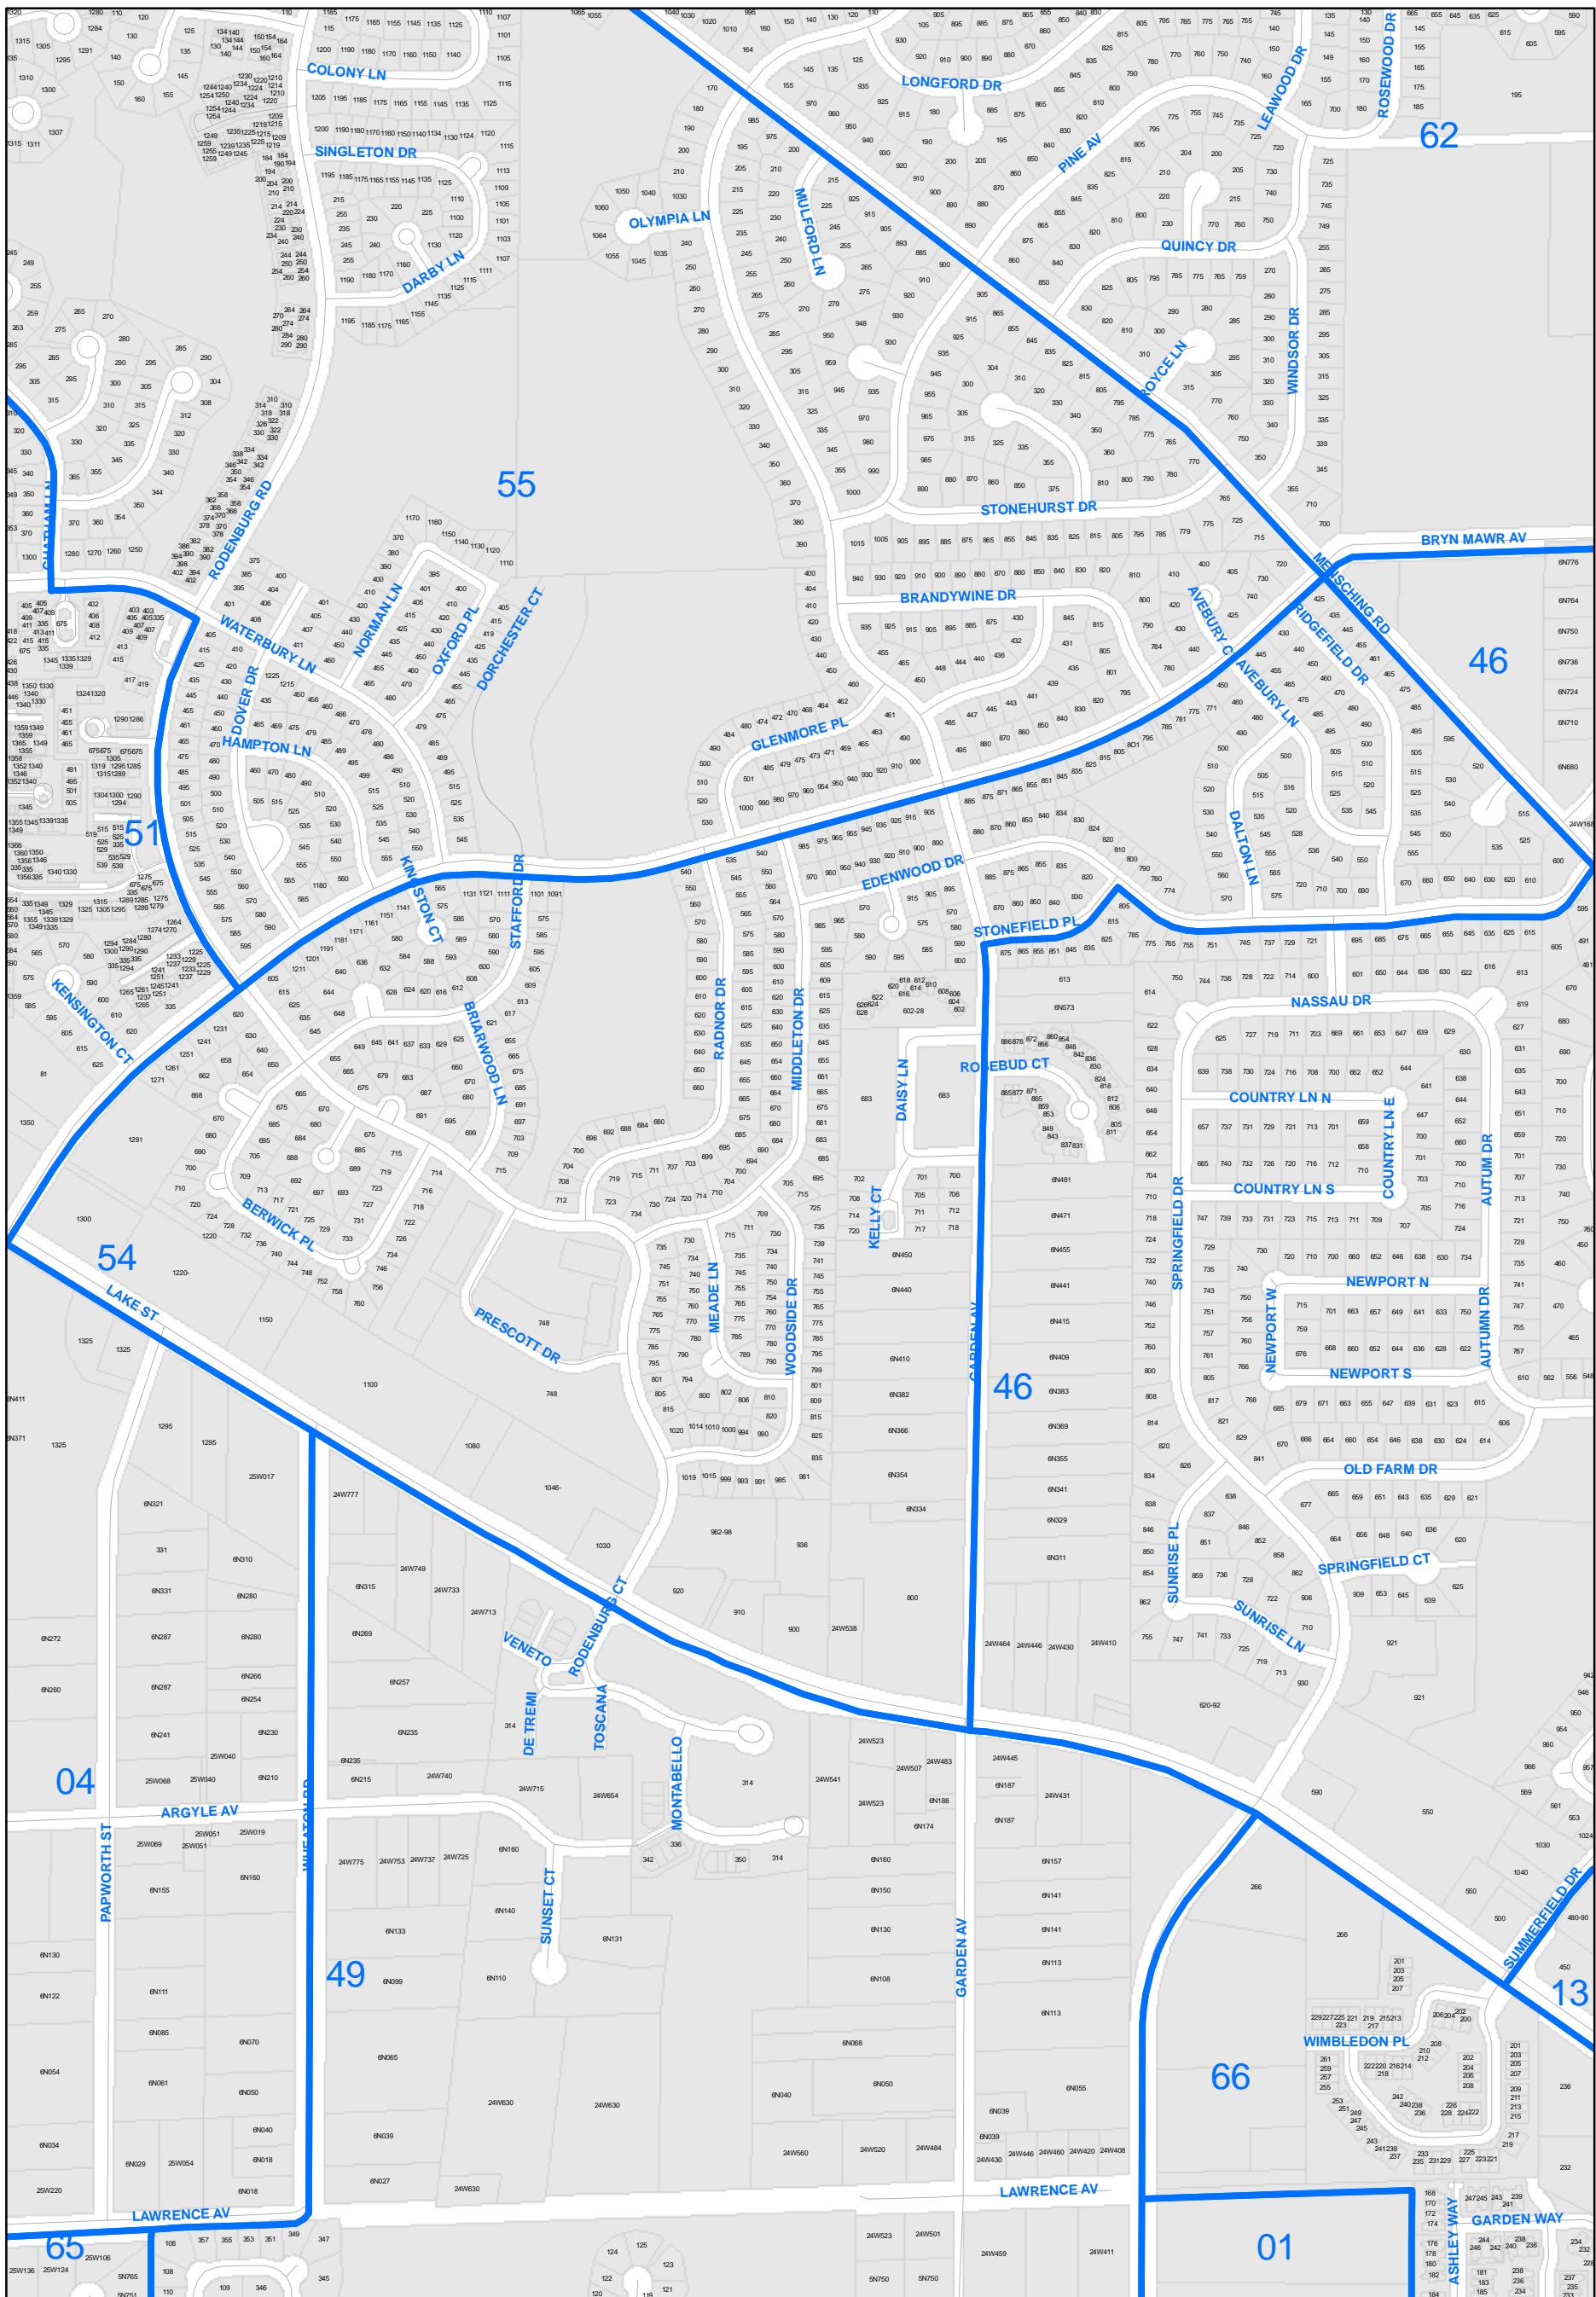

COMMISSIONERS

J.P. "RICK" CARNEY
Chairman
JEANNE McNAMARA
Vice Chairman
CHARLOTTE MUSHOW
Secretary

Bloomingtondale 54

ROBERT T. SAAR
Executive Director

Legend

- DuPage Precincts
- Parcels_2006

Sep 26, 2006

DuPage County Election Commission

DISCLAIMER: The accuracy of this map is limited to quality of data contained in other public records. This is not a substitute for an actual field survey or field investigation.